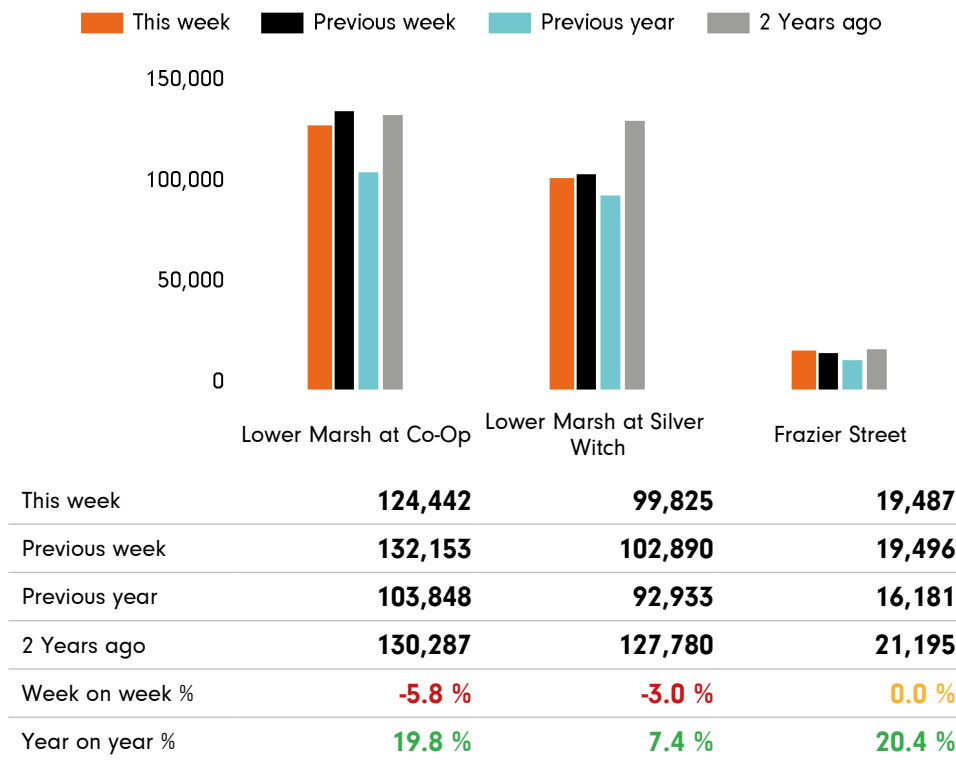

Footfall by location

Footfall by location