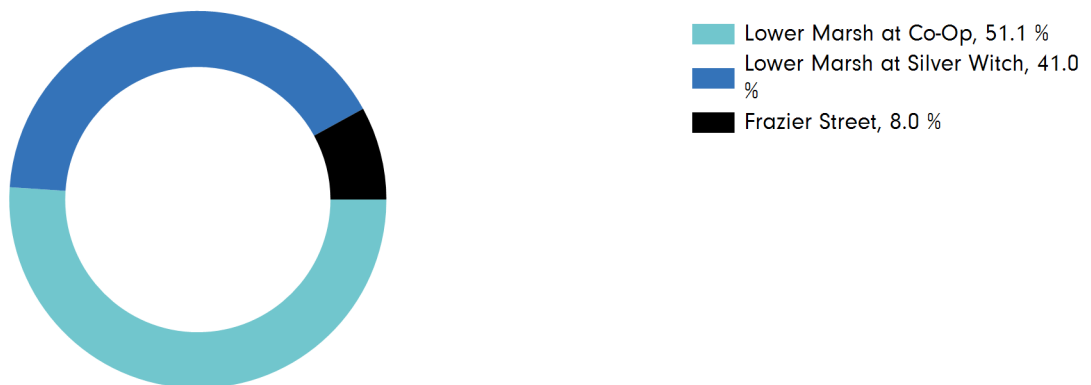

Notes

Year to Date % Change is the annual % change in footfall from January of this year compared to the same period last year. Week 1, 2019 to Week 14, 2019 Vs Week 1, 2018 to Week 14, 2018

Year on Year % Change is the % change in footfall for this week compared to the same week in the previous year. Week 14, 2019 Vs Week 14, 2018

Week on Week % Change is the % change in footfall for this week from the previous week. Week 14 2019 Vs Week 13 2019