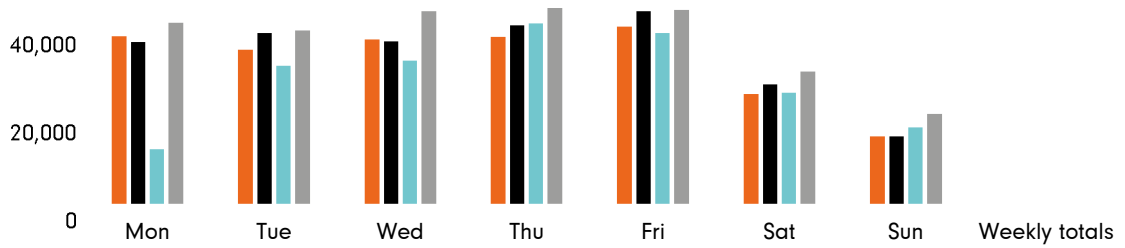

Footfall by day