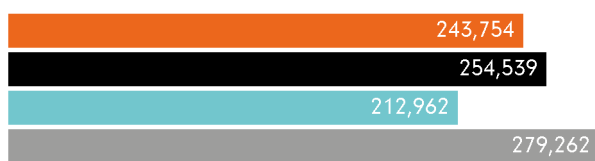

Footfall by week

■ This Week
■ Previous Year
■ 2 Years Ago
■ Previous Week

Weather

	Mon	Tue	Wed	Thu	Fri	Sat	Sun
This week	12°	9°	9°	10°	13°	13°	17°
Previous week	13°	13°	14°	15°	16°	14°	19°
Previous year	11°	13°	13°	12°	16°	15°	13°