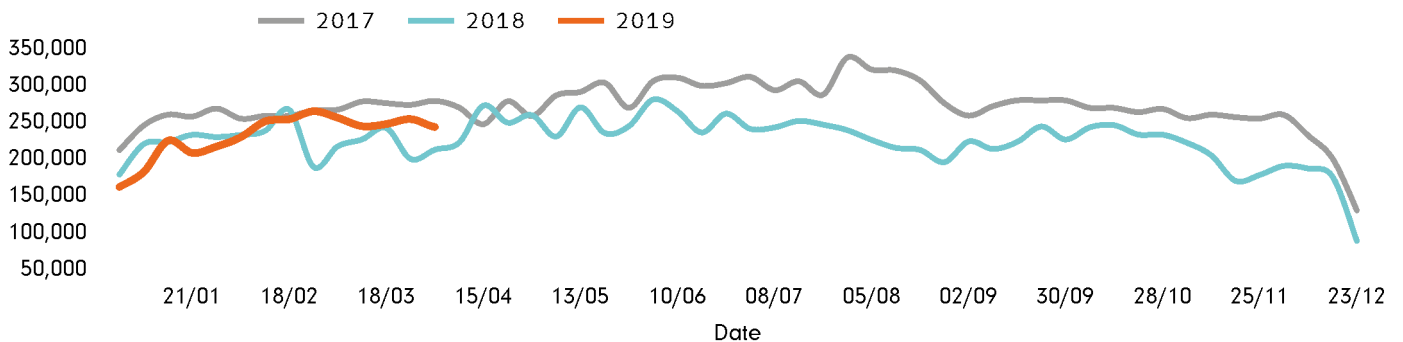

Footfall by week