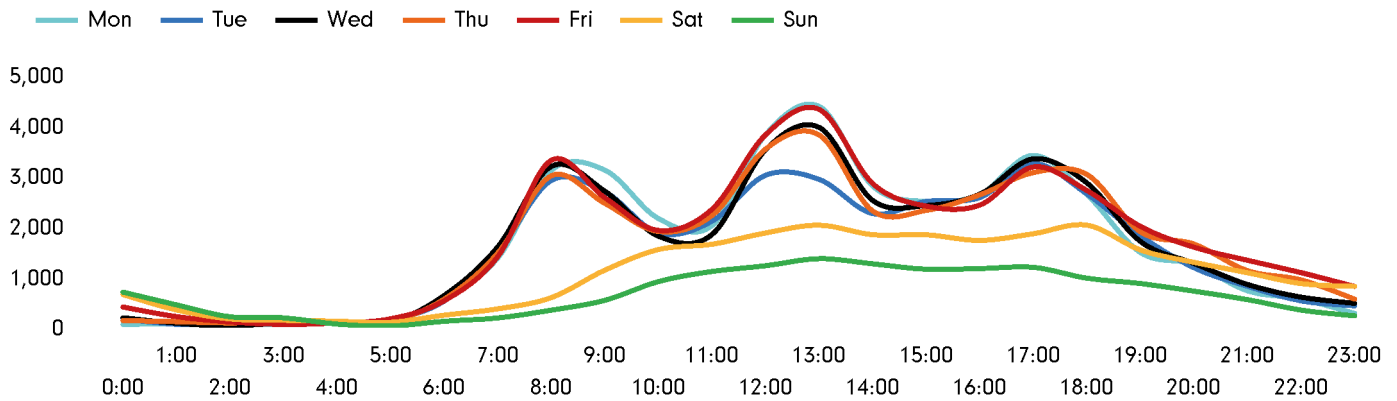

Footfall by hour